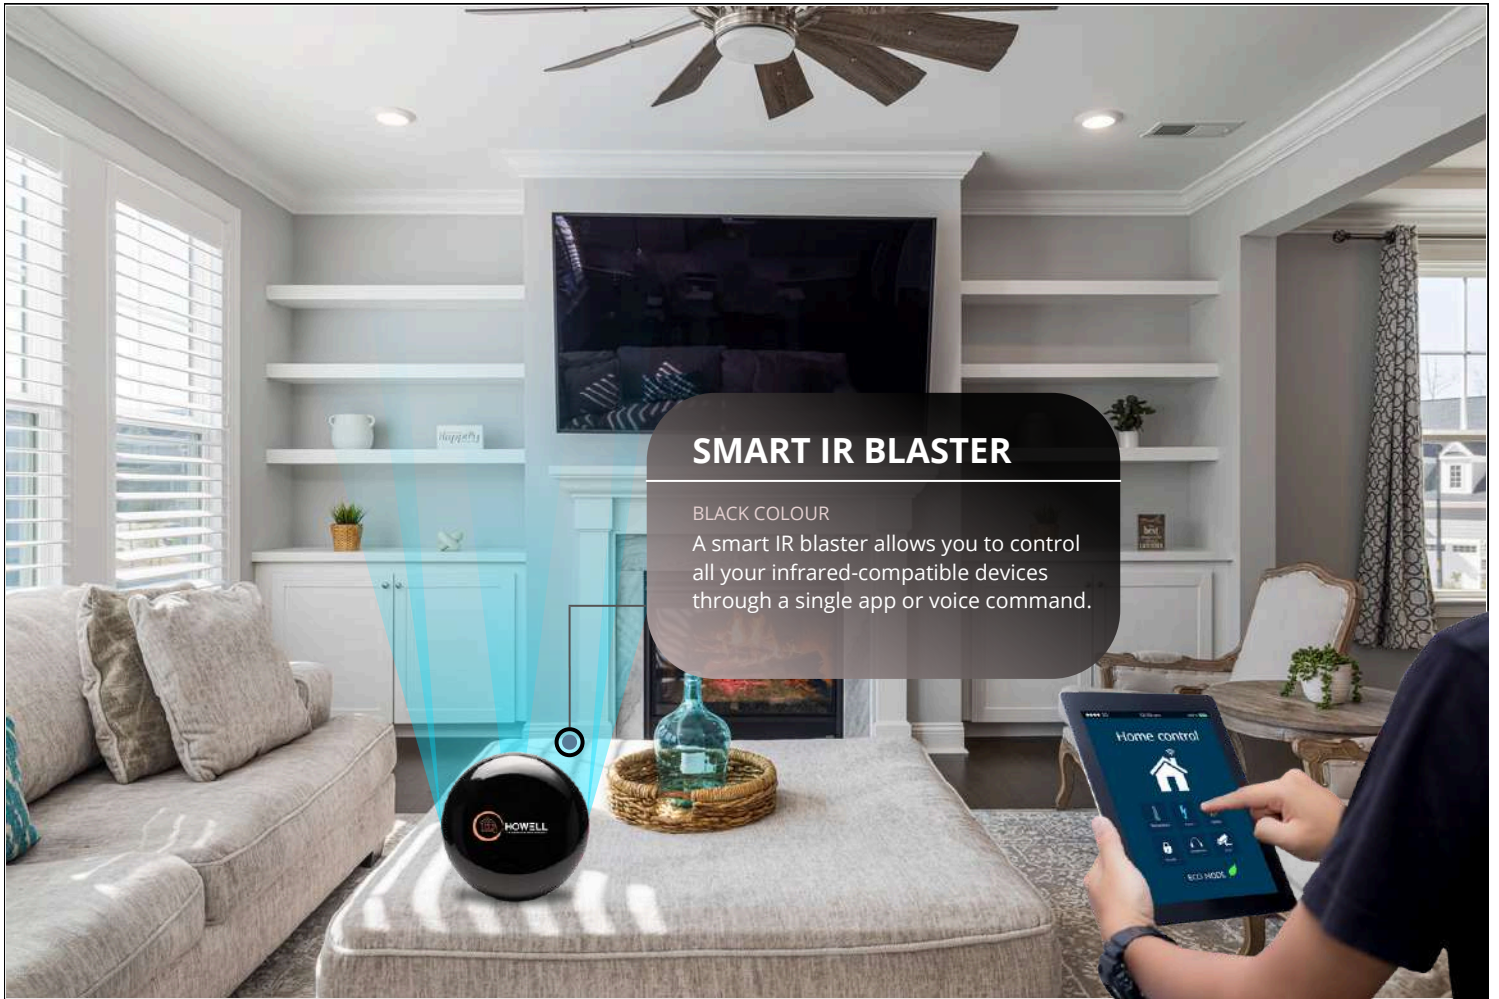

BELL SWITCH

1

BLACK BELL SWITCH

2

WHITE BELL SWITCH

3

4

A bell switch is the small yet essential touchpoint at your door that connects visitors to your home. With a simple press, it brings your doorbell to life, announcing guests with a welcoming chime. Stylish and functional, it adds a touch of convenience and elegance to any entryway.

Input Voltage
230V - 50/60HZ

WIRELESS TYPE
Wi-Fi 2.4 GHZ

COMPATIBLE WITH

works with alexa

works with Ok Google

works with Siri

Switch To Smart

Upgrade to a smart home with touch switches, offering seamless control at your fingertips. These sleek, modern switches enhance your home's aesthetic while providing intuitive, touch-sensitive technology for effortless lighting and appliance management. Transform your living space with the elegance and convenience of touch switches.