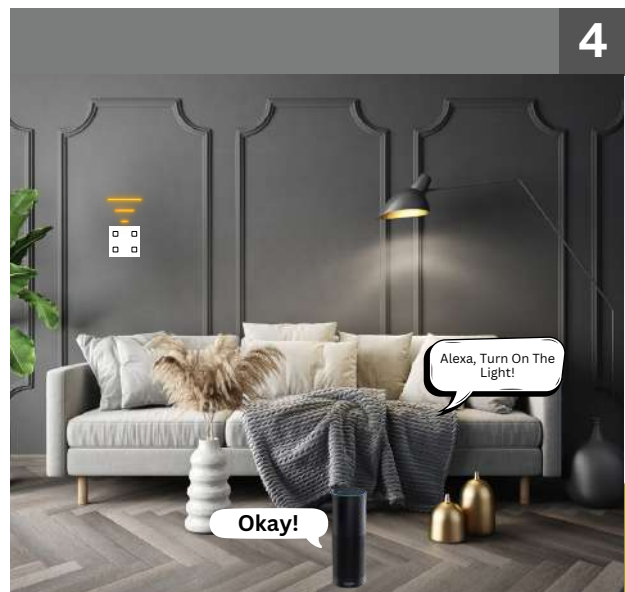

BELL SWITCH

1

BLACK BELL SWITCH

2

WHITE BELL SWITCH

3

4

A bell switch is the small yet essential touchpoint at your door that connects visitors to your home. With a simple press, it brings your doorbell to life, announcing guests with a welcoming chime. Stylish and functional, it adds a touch of convenience and elegance to any entryway.

TOUCH THE FUTURE – ELEVATE YOUR HOME WITH TOUCH SWITCHES!

Experience the future of home automation with touch switches, where modern design meets effortless functionality. With a simple touch, control your lighting and appliances, adding a sleek, contemporary edge to your living space. Upgrade to touch switches and transform your home into a smart, stylish haven.

Alexa, Turn On The Light

Okay!

TOUCH SWITCH

1

4 GANG BLACK

2

4 GANG BLACK

3

4

Discover the elegance and convenience of touch switches, the perfect blend of cutting-edge technology and sophisticated design. With just a tap, you can effortlessly control your lights and devices, creating a seamless and intuitive home experience.