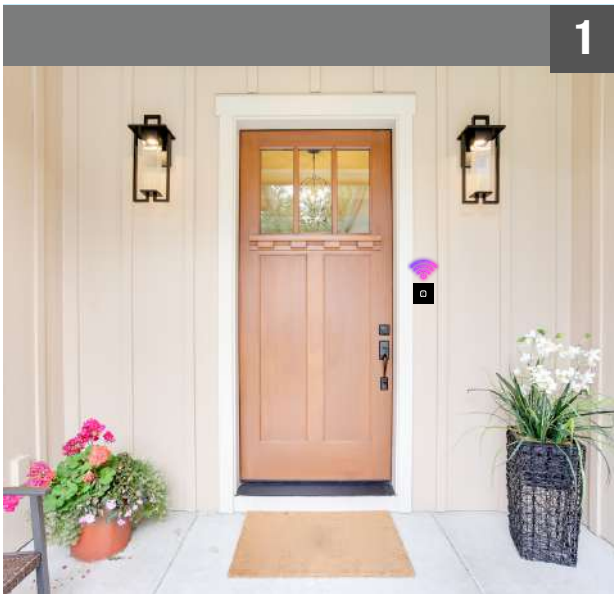

Custom & Retrofit

We can help you customize your smart home lighting and home security as per your requirements. We won't leave until you're satisfied.

THE PERFECT TOUCH TO YOUR DOORWAY!

A bell switch is a sleek, essential feature for any entrance, transforming a simple press into a warm welcome. Its intuitive design ensures your guests are greeted with a pleasant chime, adding both functionality and charm to your home.

BELL SWITCH

1

BLACK BELL SWITCH

2

WHITE BELL SWITCH

3

4

A bell switch is the small yet essential touchpoint at your door that connects visitors to your home. With a simple press, it brings your doorbell to life, announcing guests with a welcoming chime. Stylish and functional, it adds a touch of convenience and elegance to any entryway.