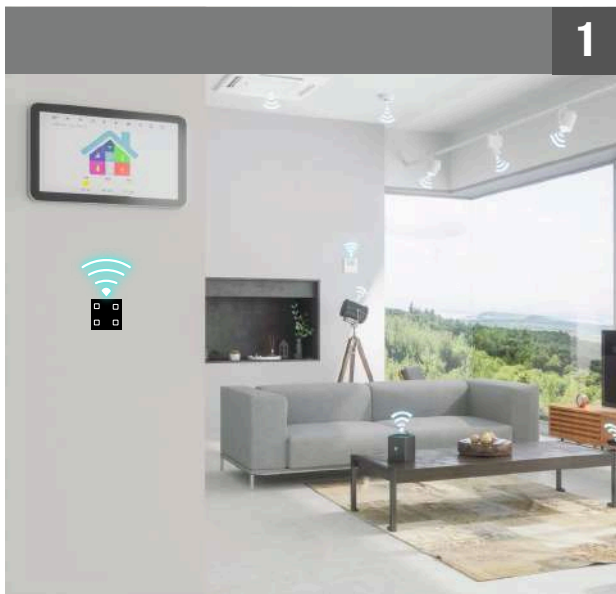

TOUCH SWITCH

1