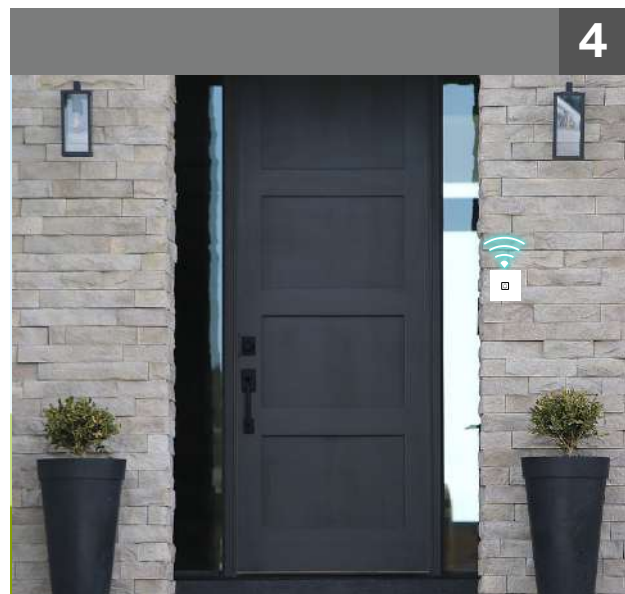

Custom & Retrofit

We can help you customize your smart home lighting and home security as per your requirements. We won't leave until you're satisfied.

THE PERFECT TOUCH TO YOUR DOORWAY!

A bell switch is a sleek, essential feature for any entrance, transforming a simple press into a warm welcome. Its intuitive design ensures your guests are greeted with a pleasant chime, adding both functionality and charm to your home.

BELL SWITCH

1

BLACK BELL SWITCH

2

WHITE BELL SWITCH

3

4

A bell switch is the small yet essential touchpoint at your door that connects visitors to your home. With a simple press, it brings your doorbell to life, announcing guests with a welcoming chime. Stylish and functional, it adds a touch of convenience and elegance to any entryway.