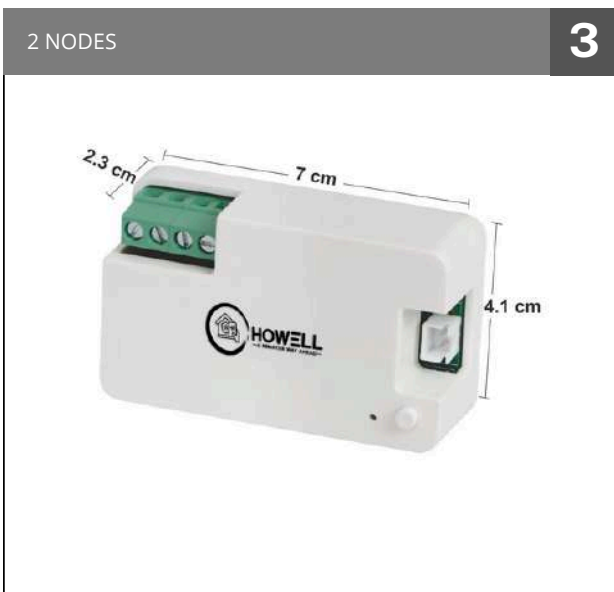

2 NODES

2

2 NODES

3

4

Retrofit nodes seamlessly integrate into your existing lighting or appliance systems, bringing smart functionality without the need for a complete overhaul. These innovative devices allow for remote control and automation, enhancing convenience and efficiency in your home. Upgrade effortlessly with retrofit nodes and enjoy modern smart home features.