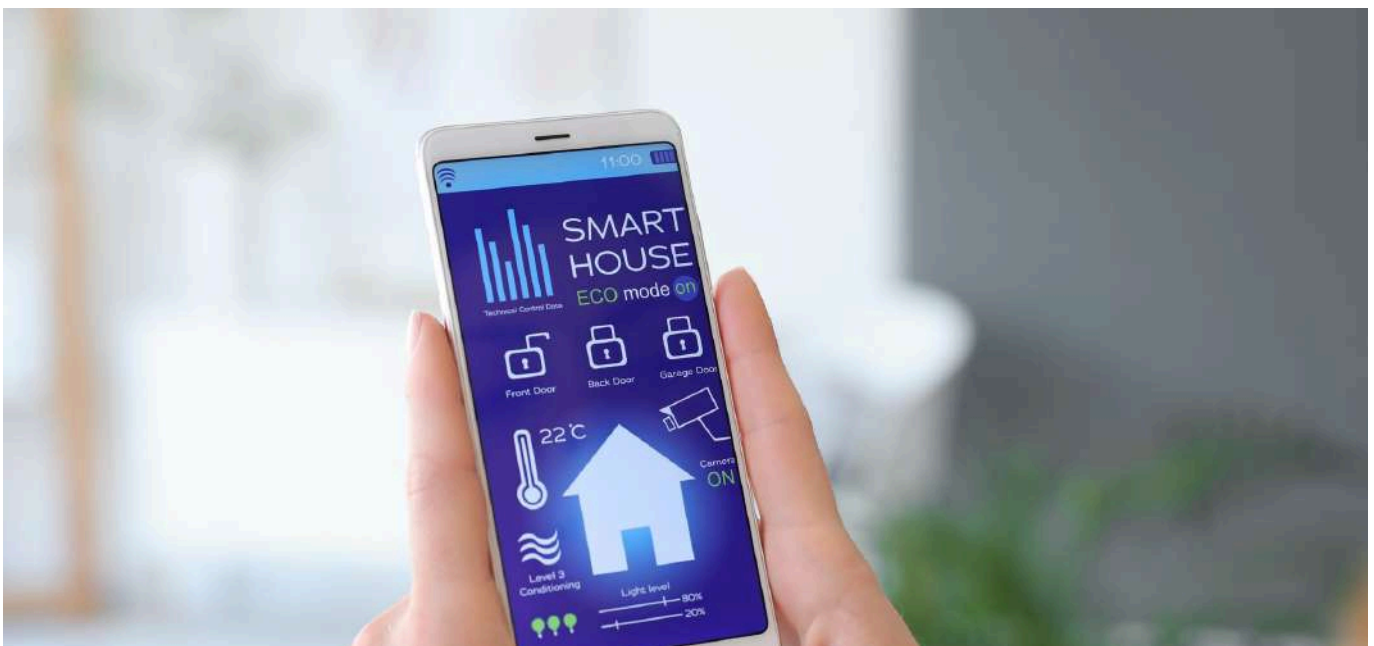

2 NODES

2

2 NODES

3

4

Retrofit nodes seamlessly integrate into your existing lighting or appliance systems, bringing smart functionality without the need for a complete overhaul. These innovative devices allow for remote control and automation, enhancing convenience and efficiency in your home. Upgrade effortlessly with retrofit nodes and enjoy modern smart home features.

- Mobile Control
- Voice Control
- Schedule Timer
- Family Sharing

Available Colors

Retrofit Switch

4 NODE

- Mobile Control
- Voice Control
- Schedule Timer
- Family Sharing

Available Colors

HOWELL
— A SMARTER WAY AHEAD —