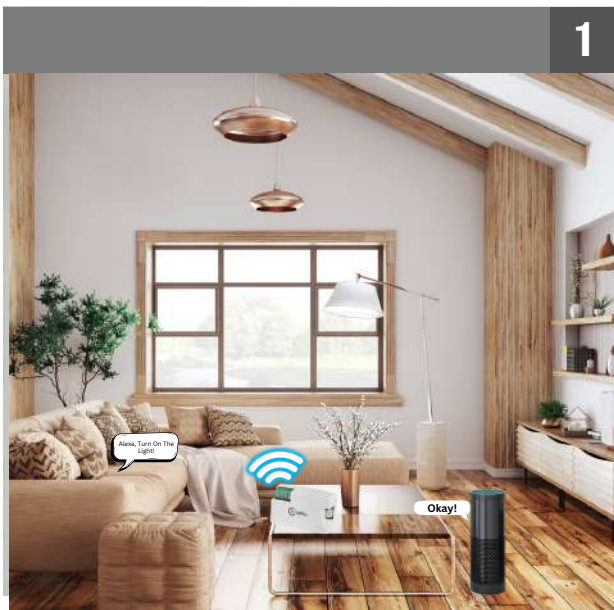

BELL SWITCH

1

BLACK BELL SWITCH

2

WHITE BELL SWITCH

3

4

A bell switch is the small yet essential touchpoint at your door that connects visitors to your home. With a simple press, it brings your doorbell to life, announcing guests with a welcoming chime. Stylish and functional, it adds a touch of convenience and elegance to any entryway.

SMART LIGHTS

Smart lights revolutionize your home lighting, offering customizable brightness and color options controlled via your smartphone or voice commands. They adapt to your lifestyle, providing the perfect ambiance for every moment, while also saving energy with their efficient design.

Intelligence Science

Share Access

App Control

Sync With Music

Group Device

Light Dimming

RETROFIT NODES

1

2 NODES

2

2 NODES

3

4

Retrofit nodes seamlessly integrate into your existing lighting or appliance systems, bringing smart functionality without the need for a complete overhaul. These innovative devices allow for remote control and automation, enhancing convenience and efficiency in your home. Upgrade effortlessly with retrofit nodes and enjoy modern smart home features.